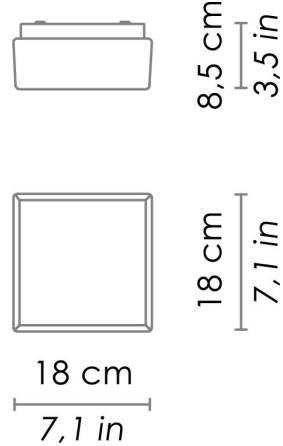

CAORLE

WALL

Wall-ceiling lamps with diffuser in mouth-blown, satin-finish opal triplex glass; matt white painted metal frame. The product is suitable for indoor use only.

CODE	COLOR
ZA-LD130403-	White <input type="radio"/>

DIMENSIONS AND HOLES	
Dimensions	18 - 18 - 8,8 cm / 7,1 - 7,1 - 3,4 in

ILLUMINOTECHNICAL SPECIFICATIONS	
Source	LED
Power LED	8,7 W
Total Watt	10 W
Lumen LED board	1310 lm
Lumen lamp	480 lm
Beam angle	130°
Colour temperature	3000 K
CRI	>80
Lamp Life	minimum 2 years guaranteed
Dimmer	TRIAC